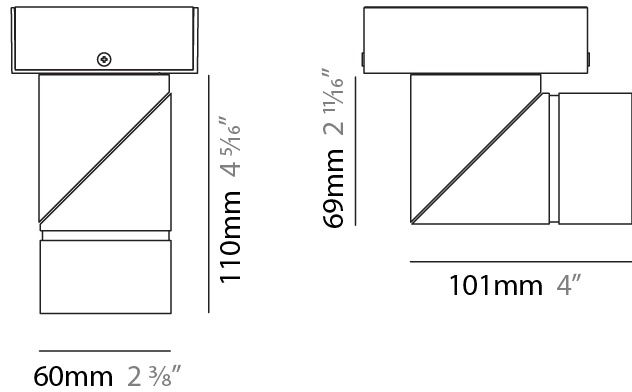

PROJECT	_____
TYPE	_____
SPECIFIER	_____
QUANTITY	_____
DATE	_____

BOB SURFACE

A7200004-

base number	Color	Finish	Lens
	Temperature	Options	Options

1. To build a product code in our configurator select the specify button on the base model # product page
2. To build a manual product code on this datasheet choose from the options listed below in blue font and add the suffix to the base model #

GENERAL

Series: Bob
Brand: Letroh
Division: Architectural
Mounting Type: Surface
Mounting Location: Ceiling
Subcategory: Semi-Flush

PHYSICAL

Shape: Cylinder
Diameter (mm): 60
Diameter (in): 2 ³/₈
Length (mm): 110
Length (in): 4 ⁵/₁₆
Depth (mm): 110
Depth (in): 4 ⁵/₁₆
Light Distribution: Adjustable / Direct
Weight (kg): 0.76
Weight (lbs): 1.67
Fixture Finish: WHI / BLK
Fixture Material: Aluminum

ELECTRICAL

Lamp Type: LED
Input Wattage (W): 20
Total Output Wattage (W): 17
Dimming: Tri-Mode (Non-Dimming and Phase Dimming (120Vac only) and 0-10V Dimming)
Driver Included: Yes
Driver Location: Integrated
Driver Type: Constant Current - Universal
Driver Class: Class 2
Input Voltage (V): 120 - 277
Constant Current (MA): 500

LED

Color Temperature (°K): 2700 / 3000
Max. Delivered Lumen (lm): 1800 / 1900
CRI: >90 CRI
Lamp Life (hrs): 50000

OPTICAL

Optic°: 30 / 40 60 / OV / RT / WW
Adjustability: Rotational 360°; Tilt 90°

RATINGS AND CERTIFICATIONS

Certified By: Certified for North American Standards
IP rating: IP20