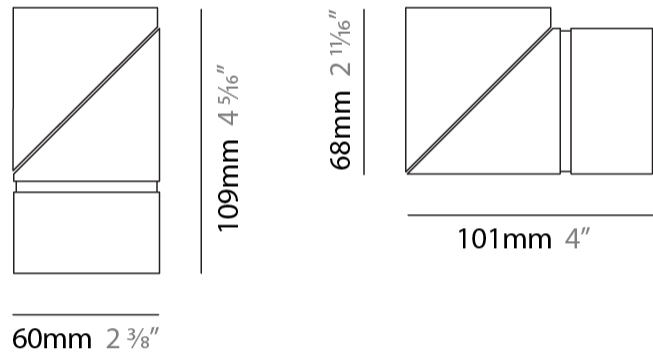

PROJECT	
TYPE	
SPECIFIER	
QUANTITY	
DATE	

BOB RECESSED

A7200003-

base number	Color Temperature	Finish Options	Lens Options

1. To build a product code in our configurator select the specify button on the base model # product page
2. To build a manual product code on this datasheet choose from the options listed below in blue font and add the suffix to the base model #

GENERAL

Series: Bob
Brand: Letroh
Division: Architectural
Mounting Type: Recessed
Mounting Location: Ceiling
Subcategory: Semi-Flush

PHYSICAL

Shape: Cylinder
Diameter (mm): 60
Diameter (in): 2 ³/₈
Length (mm): 109
Length (in): 4 ⁵/₁₆
Light Distribution: Adjustable / Downlight
Weight (kg): 0.60
Weight (lbs): 1.32
Fixture Finish: WHI / BLK
Fixture Material: Aluminum
Cut-out Measurements: 35mm/1 3/8"

ELECTRICAL

Lamp Type: LED
Input Wattage (W): 20
Total Output Wattage (W): 17
Dimming: Tri-Mode (Non-Dimming and Phase Dimming (120Vac only) and 0-10V Dimming)
Driver Included: Yes
Driver Location: Remote
Driver Type: Constant Current - Universal
Driver Class: Class 2
Input Voltage (V): 120 - 277
Constant Current (MA): 500
Constant Voltage (V): 33.9

LED

Color Temperature (°K): 2700 / 3000
Max. Delivered Lumen (lm): 1100 / 1500
CRI: >90 CRI
Lamp Life (hrs): 50000

OPTICAL

Optic°: 30 / 40 / 60 / OV / RT / WW
Adjustability: Rotational 360°; Tilt 90°

RATINGS AND CERTIFICATIONS

Certified By: Certified for North American Standards
IP rating: IP20